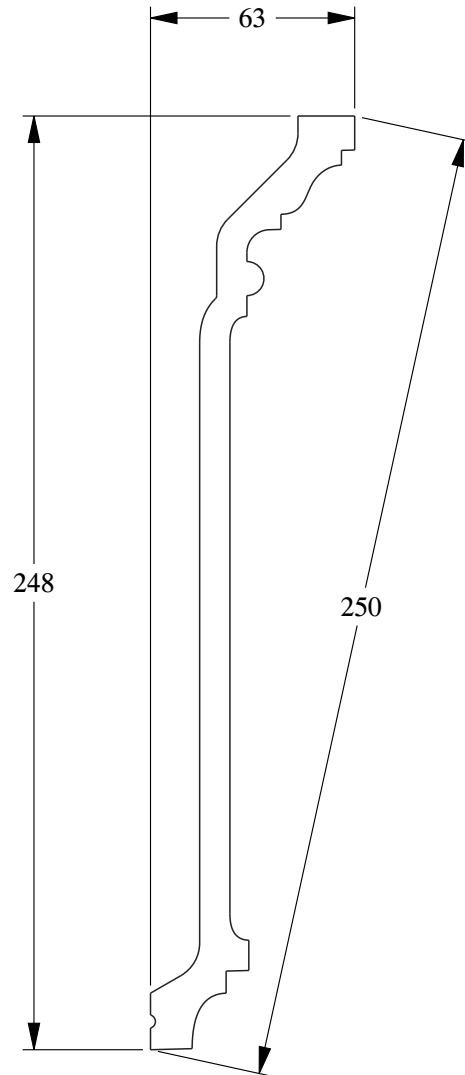

| REV. | MODIFICATION | DATE | DRAWN BY |
|------|--------------|------|----------|
| - | - | - | - |

SCALE 1:2

SCALE 33:100

Please beware: Product is visualized in this drawing without ornamentation

| | | | |
|---|---|---|--|
| <small>ROHS</small> Parts must be compliant to rohs regulations. If any modification on drawing is in contradicim with ROHS regulations, contact Orac before delivery! | Orac Biekorfstraat 32 8400 Oostende - Belgium Tel +32 (0)59 80 32 52 Fax +32 (0)59 80 28 10 www.oracdecor.com | All dimensions are in mm unless otherwise specified | Part name: C308-PROD-MM Part description: |
| | | Drawing properties Drawn with: Creo 2.0 Page size: A4 Page scale: 1:2 Sheet nr: 1 / 1 Projection:  | Material: PUROTOUCH Remarks: |
| All information in this document is Orac's exclusive property. It may in no case be reproduced, even partly, be communicated to a third party or used for any possible purpose without ORAC's express written permission. | | Drawn by: Anton Smolko Drawn on: 16-Jul-2014 | Painted Surface : 29,7 dm ² /m |